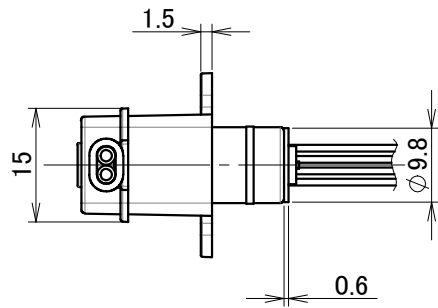

# RP-QIIB/QIIC\*

Pump model No.	Tube length	Lead wire	
		Length	Connector
RP-QIIB****-**A-DC3VS	60mm	50cm	Without
RP-QIIB****-**C-DC3VS	60mm	50cm	With
RP-QIIB****-**B-DC3VS	80mm	2m	With

Scale 1:1