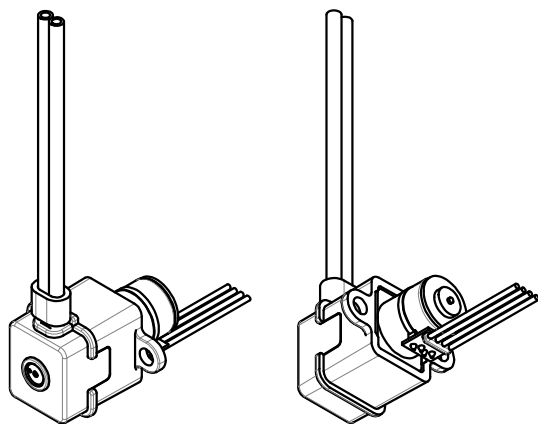

# RP-QIIB/QIIC\*

Pump model No.	Tube length	Lead wire	
		Length	Connector
RP-QIIB****-**A-DC3VS	60mm	50cm	Without
RP-QIIB****-**C-DC3VS	60mm	50cm	With
RP-QIIB****-**B-DC3VS	80mm	2m	With

Scale 1:1