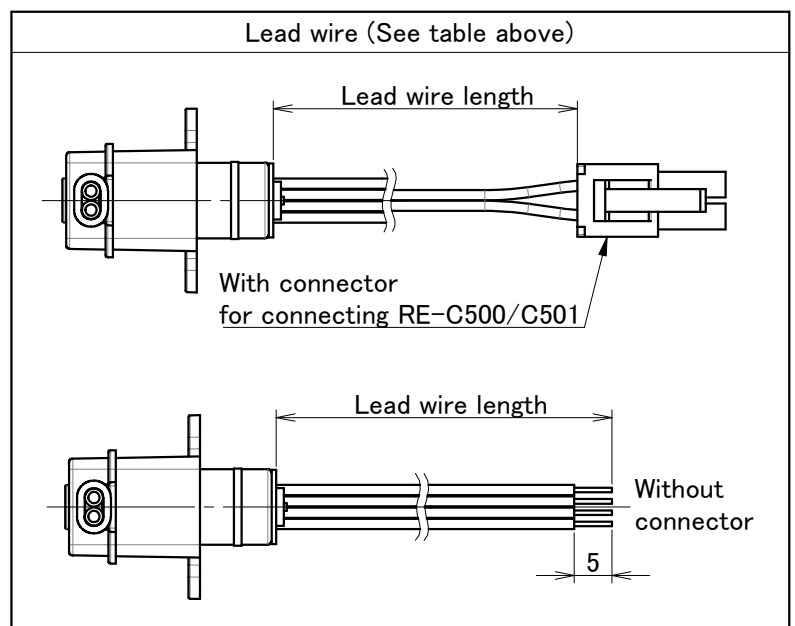

# RP-QIIB/QIIC\*

Pump model No.	Tube length	Lead wire	
		Length	Connector
RP-QIIB****-**A-DC3VS	60mm	50cm	Without
RP-QIIB****-**C-DC3VS	60mm	50cm	With
RP-QIIB****-**B-DC3VS	80mm	2m	With

Scale 1:1