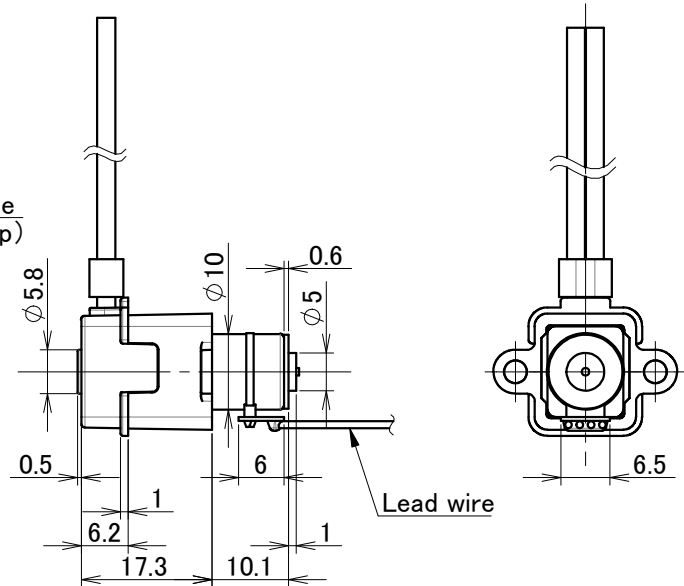

# RP-QIIB/QIIC\*

Pump model No.	Tube length	Lead wire	
		Length	Connector
RP-QIIB****-**A-DC3VS	60mm	50cm	Without
RP-QIIB****-**C-DC3VS	60mm	50cm	With
RP-QIIB****-**B-DC3VS	80mm	2m	With

Scale 1:1