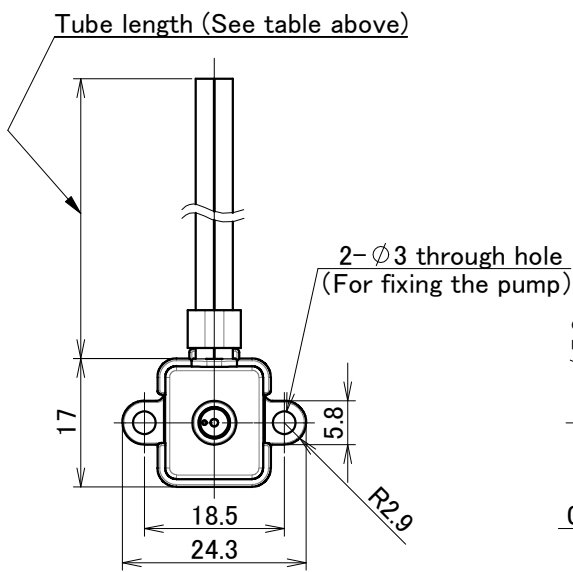

# RP-QIIB/QIIC\*

Pump model No.	Tube length	Lead wire	
		Length	Connector
RP-QIIB****-**A-DC3VS	60mm	50cm	Without
RP-QIIB****-**C-DC3VS	60mm	50cm	With
RP-QIIB****-**B-DC3VS	80mm	2m	With

Scale 1:1