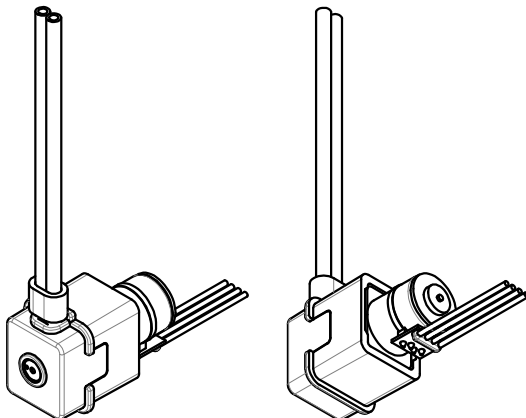

RP-QIIB/QIIC*

Pump model No.	Tube length	Lead wire	
		Length	Connector
RP-QII****-**A-DC3VS	60mm	50cm	Without
RP-QII****-**C-DC3VS	60mm	50cm	With
RP-QII****-**B-DC3VS	80mm	2m	With

Tube length (See table above)

Lead wire (See table above)

Scale 1:1