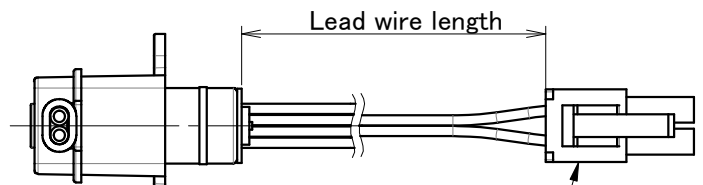

RP-QIIB/QIIC*

Pump model No.	Tube length	Lead wire	
		Length	Connector
RP-QII****-**A-DC3VS	60mm	50cm	Without
RP-QII****-**C-DC3VS	60mm	50cm	With
RP-QII****-**B-DC3VS	80mm	2m	With

Tube length (See table above)

Lead wire (See table above)

Scale 1:1