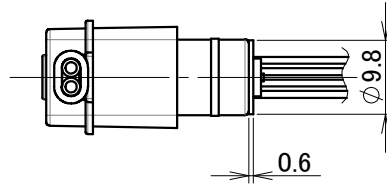

RP-QIIB/QIIC*

Pump model No.	Tube length	Lead wire	
		Length	Connector
RP-QII****-**A-DC3VS	60mm	50cm	Without
RP-QII****-**C-DC3VS	60mm	50cm	With
RP-QII****-**B-DC3VS	80mm	2m	With

Tube length (See table above)

Lead wire (See table above)

Scale 1:1