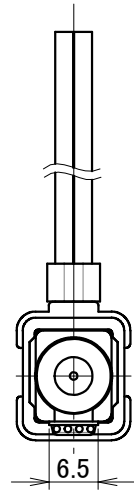

RP-QIIB/QIIC*

Pump model No.	Tube length	Lead wire	
		Length	Connector
RP-QII****-**A-DC3VS	60mm	50cm	Without
RP-QII****-**C-DC3VS	60mm	50cm	With
RP-QII****-**B-DC3VS	80mm	2m	With

Tube length (See table above)

Lead wire (See table above)

Scale 1:1