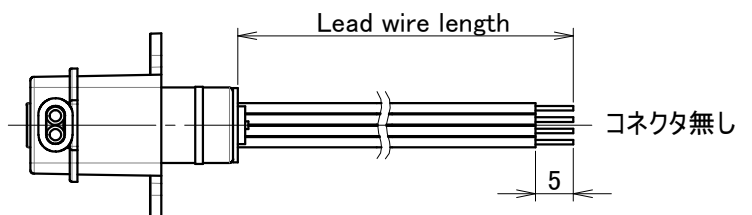

RP-QIIB/QIIC*

Pump model No.	Tube length	Lead wire	
		Length	Connector
RP-QII****-**A-DC3VS	60mm	50cm	Without
RP-QII****-**C-DC3VS	60mm	50cm	With
RP-QII****-**B-DC3VS	80mm	2m	With

Tube length (See table above)

Lead wire (See table above)

Scale 1:1