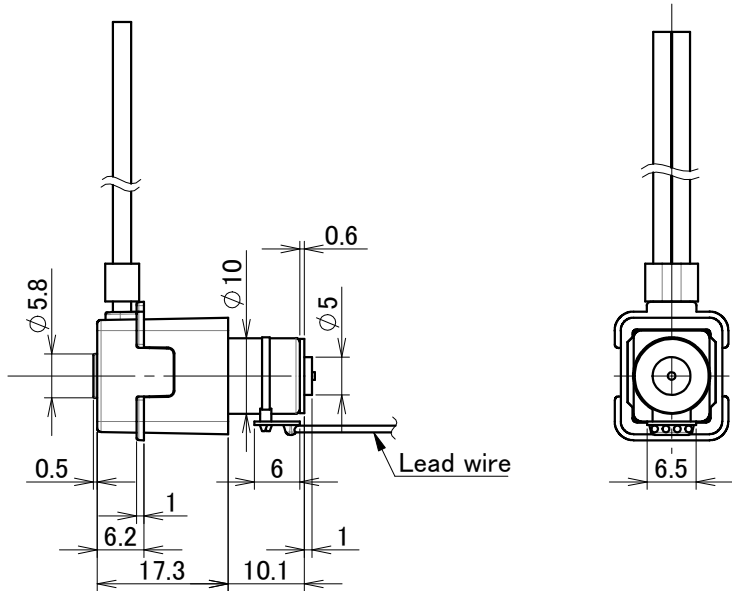

RP-QIIB/QIIC*

Pump model No.	Tube length	Lead wire	
		Length	Connector
RP-QII****-**A-DC3VS	60mm	50cm	Without
RP-QII****-**C-DC3VS	60mm	50cm	With
RP-QII****-**B-DC3VS	80mm	2m	With

Tube length (See table above)

Lead wire (See table above)

Scale 1:1