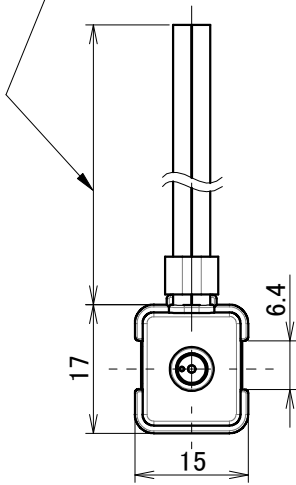

RP-QIIB/QIIC*

Pump model No.	Tube length	Lead wire	
		Length	Connector
RP-QII****-**A-DC3VS	60mm	50cm	Without
RP-QII****-**C-DC3VS	60mm	50cm	With
RP-QII****-**B-DC3VS	80mm	2m	With

Tube length (See table above)

Lead wire (See table above)

Scale 1:1