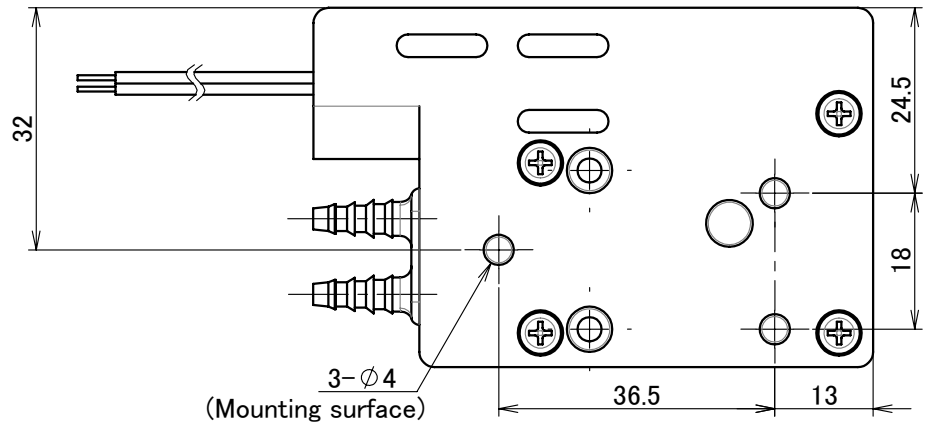

RP-GII*

Mounting surface

Scale 1:1

Aquatech Co., Ltd.

Unit: mm