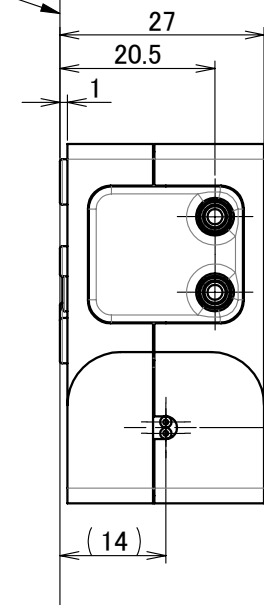

RP-GII*

Mounting surface

Scale 1:1

Aquatech Co., Ltd.

Unit: mm