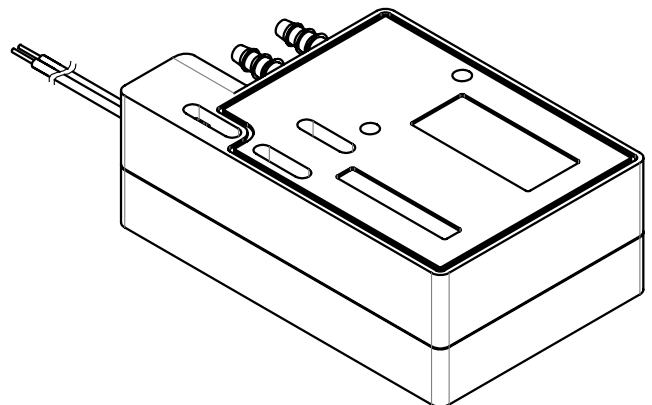

RP-GII*

Mounting surface

Scale 1:1

Aquatech Co., Ltd.

Unit: mm