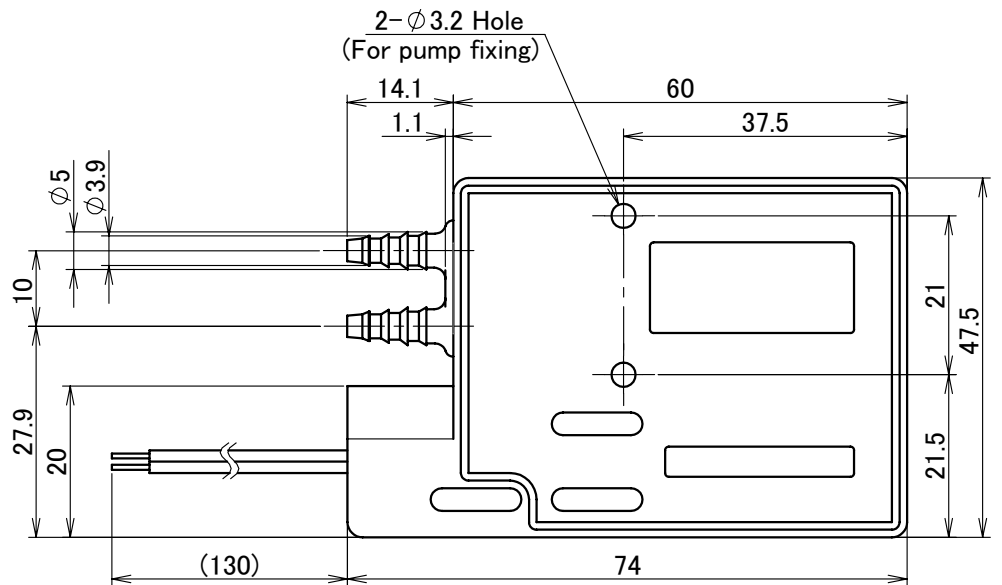

RP-GII*

Mounting surface

Scale 1:1

Aquatech Co., Ltd.

Unit: mm