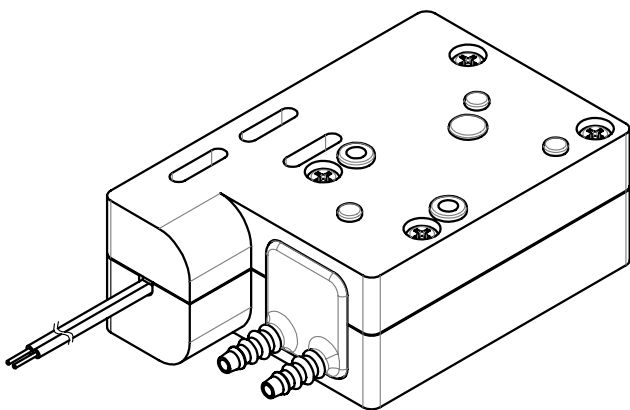

RP-GII*

Mounting surface

Scale 1:1

Aquatech Co., Ltd.

Unit: mm